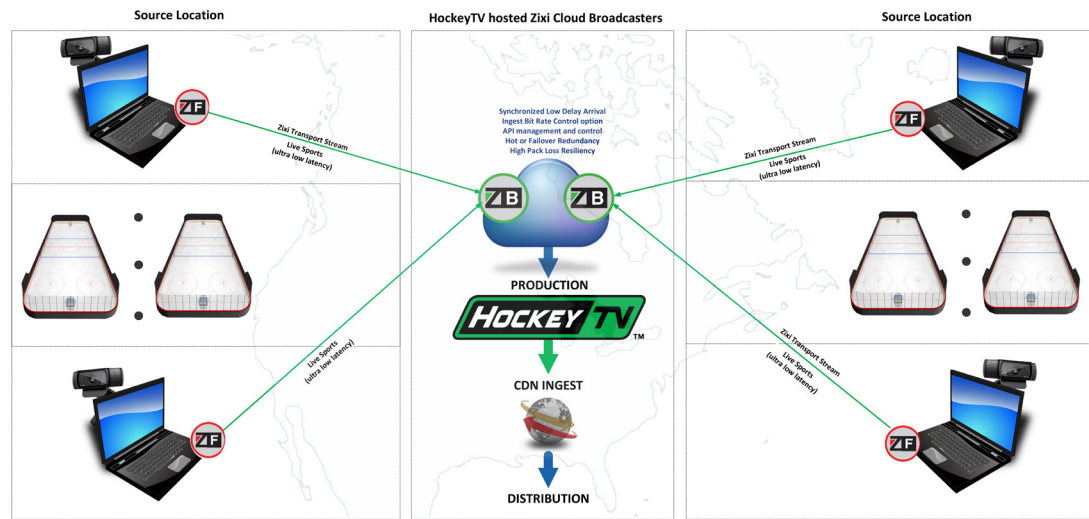

The Zixi Platform is highly scalable and easily integrates with any broadcast technology, so the Zixi team created a solution that fit perfectly with HockeyTV’s existing workflow. Zixi Feeder software was installed on workstations at each rink to receive video from on-site HockeyTV encoders. Zixi Feeder sends the high-quality feeds to Zixi Broadcaster in the cloud, which routes the video to the CDN. By implementing the Zixi Platform between the on-premise software encoders and the CDN edge points, HockeyTV leveraged the network-aware adaptive streaming, intelligent error correction, packet-loss recovery, and overall resiliency of the Zixi Transport Stream to deliver pristine video to customers—regardless of network quality at each location.

- Capture hockey games at multiple sports facilities
- Encode video feeds at each location with on-site HockeyTV encoders
- Zixi Feeder software at each location receives encoded video from HockeyTV encoders
- Deliver video to hosted Zixi Broadcaster via Zixi Transport Stream
- Zixi Broadcaster routes video feed to CDN edge points
- CDN delivers games to audiences on set top boxes, mobile devices, and computers