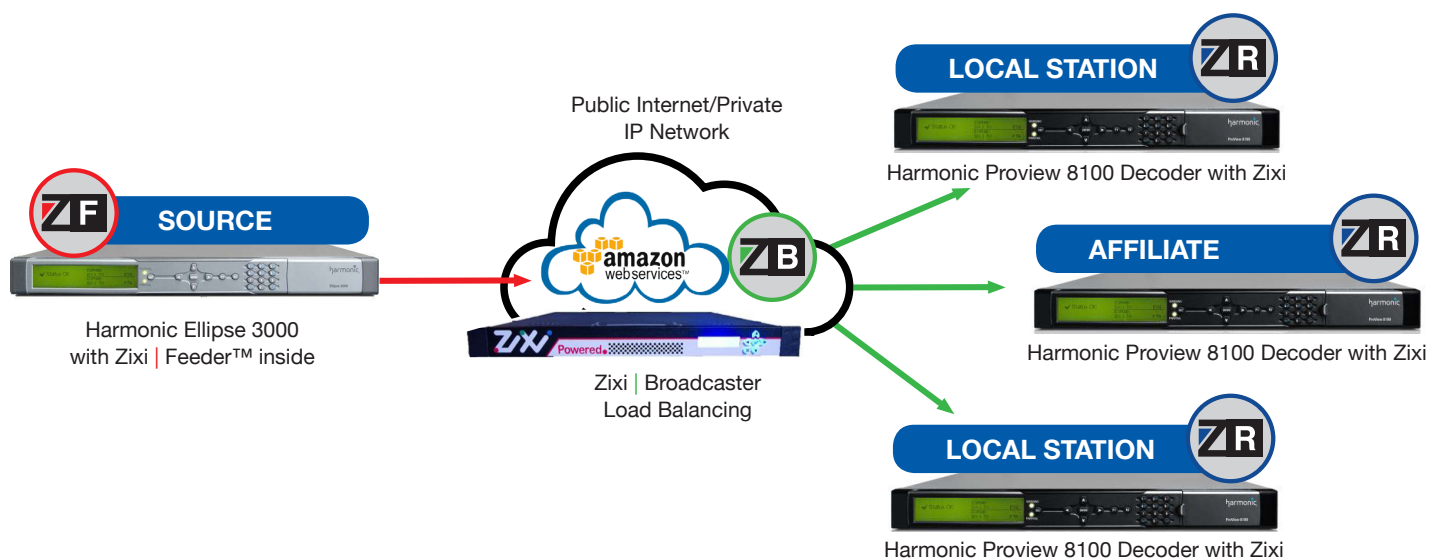

Zixi-Link™

The point-to-point Zixi-Link solution is a one-way, secure, distance-agnostic connection between Zixi Edge Points™ (ZEP) – Zixi Feeder™ and Zixi Receiver™ – built inside Harmonic encoders and decoders. A Zixi-Link is simple to put in place and easy to configure. This combined solution can be leveraged for use cases such as satellite back up, disaster recovery, primary contribution for live events, and more. Leveraging the Zixi Transport Stream Protocol, Zixi-Link is an economical alternative for securely sending high-quality video over public Internet or private IP networks.

Zixi sustains highest quality even at 400ms latency and 20%packet errors

Solution Overview: Zixi and Harmonic

Broadcast Distribution with Harmonic and Zixi

A Zixi-enabled Harmonic encoder and decoder combined with the Zixi Broadcaster can enable broadcast distribution to multiple sites simultaneously through the cloud, replacing expensive satellite and fiber links with proven Zixi transport stream technology. A Zixi enabled Harmonic platform can augment or replace segments of a broadcaster's transmission infrastructure while lowering cost. Whether transmitting video between parent and affiliate networks, transferring to cable headends, or sending channels to local stations, a Zixi-enabled Harmonic platform can enable distribution at scale with load balancing capabilities for management of network capacity. Combined, Harmonic and Zixi offer an efficient, proven, end-to-end content delivery platform that is easy to provision and simple to operate.