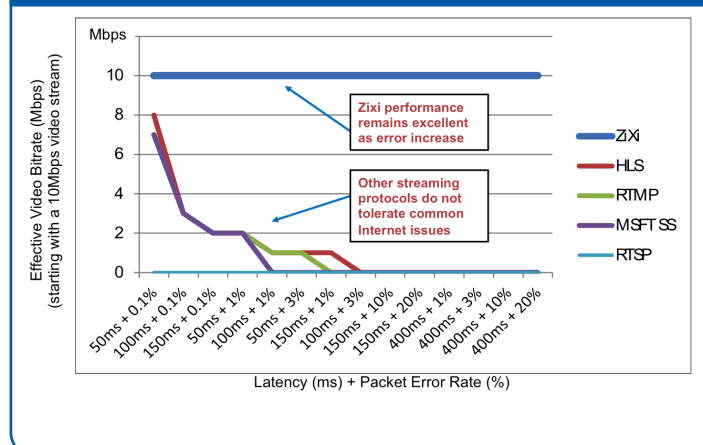

Zixi sustains highest quality even at 400ms latency and 20%packet errors