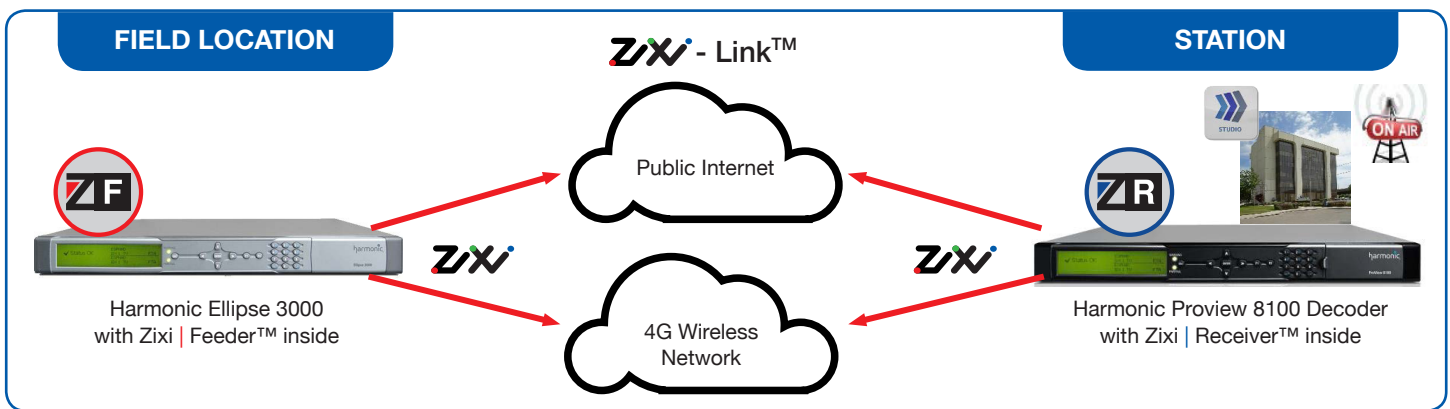

Solution Overview: Zixi and Harmonic

IP Broadcast Solutions

With Harmonic and Zixi, broadcasters, digital media companies, and content contributors now have a viable alternative to satellite and fiber. Leveraging the Zixi Transport, Harmonic Ellipse users can securely deliver broadcast-quality video over any distance leveraging public Internet connections. Zixi-Link™ enables a proven, point-to-point connection between Zixi-enabled Harmonic encoders and decoders. This enables a variety of workflows including Electronic news gathering (ENG), satellite back up, primary contribution, transmission to cable TV headends, live event production, and more.

Zixi-Link™

The point-to-point Zixi-Link solution is a one-way, secure, distance-agnostic connection between Zixi Edge Points™ (ZEP) – Zixi Feeder™ and Zixi Receiver™ – built inside Harmonic encoders and decoders. A Zixi-Link is simple to put in place and easy to configure. This combined solution can be leveraged for use cases such as satellite back up, disaster recovery, primary contribution for live events, and more. Leveraging the Zixi Transport Stream Protocol, Zixi-Link is an economical alternative for securely sending high-quality video over public Internet or private IP networks.